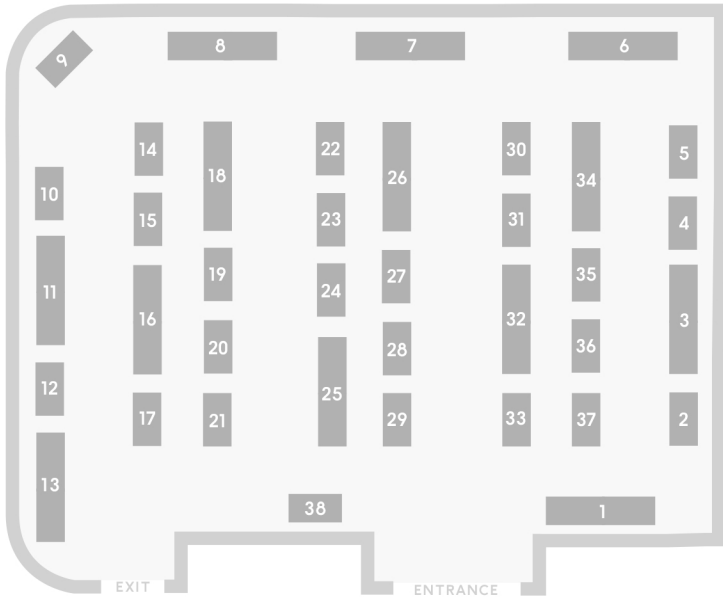

Decaf Maps

Thank you to our sponsors & Corporate Sponsors ✨

Price Center West

1 ✨	Hunter Industries	23	Bentley System
2	TrellisWare Technologies	24	MeridianLink
3 ✨	Oath	25 ✨	ViaSat
4	Greenlee Communication	26 ✨	ServiceNow
5	Ad-juster	27	LA Department of Water and Power
6 ✨	IBM	28	Brain Corp
7 ✨	Workday	29	Quartus Engineering
8 ✨	PlayStation	30	Air Force Test Center
9	AppFolio	31	412 Test Engineering Group
10	Aruba Network	32 ✨	Teradata
11 ✨	Mitchell International	33	Hughes Network
12	Mobius Solution	34 ✨	Leidos
13 ✨	L3 Technology	35	NewBlue
14	MagCanica	36	ID Tech
15	FactSet	37	Synopsys
16 ✨	HP	38	Corporate affiliate program
17	CogNex		Team internship program
18 ✨	General Atomics		
19	Auptix		
20	Reflexion Health		
21	Arista Network		
22	StemoniX		

Price Center East

1. 1 Integral Application
2. 2 San Diego Composites
3. 3 Oracle
4. 4 Peregrine Semiconductor
5. 5 Amazon Lab 126
6. 6 Amazon A9
7. 7 TriTech Software Systems
8. 8 Cubic Corporation
9. 9 Intel
10. 10 Visa
11. 11 NuVasive
12. 12 Supplyframe
13. 13 Varioscale
14. 14 Webroot
15. 15 San Diego Gas & Electric

INFO TABLE